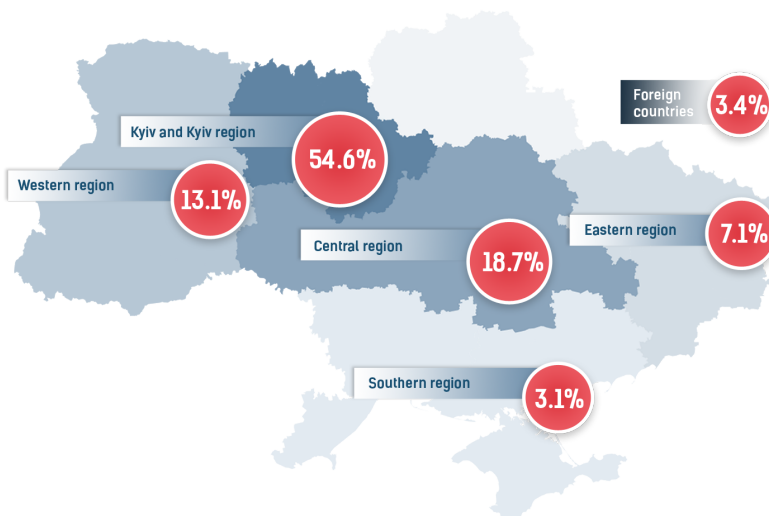

FACTS & FIGURES

Total area **5,890 m²**
Exhibitors **162**
Visitors **7,298**

DISTRIBUTION OF VISITORS

BY REGION

BY INDUSTRY SEGMENT

OUR EXHIBITORS