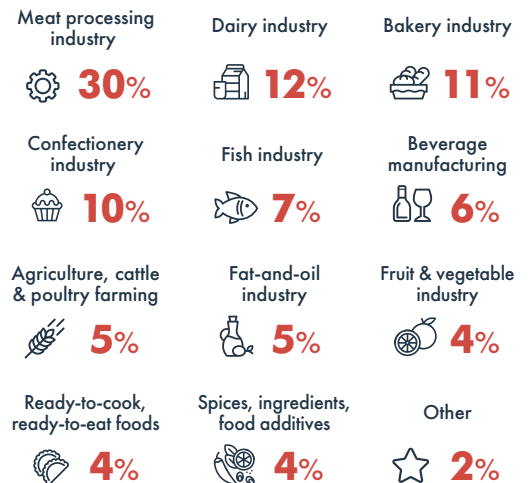

FACTS & FIGURES

Total area **5,890 m²**
Exhibitors **162**
Visitors **7,298**

DISTRIBUTION OF VISITORS

BY REGION

BY INDUSTRY SEGMENT

OUR EXHIBITORS